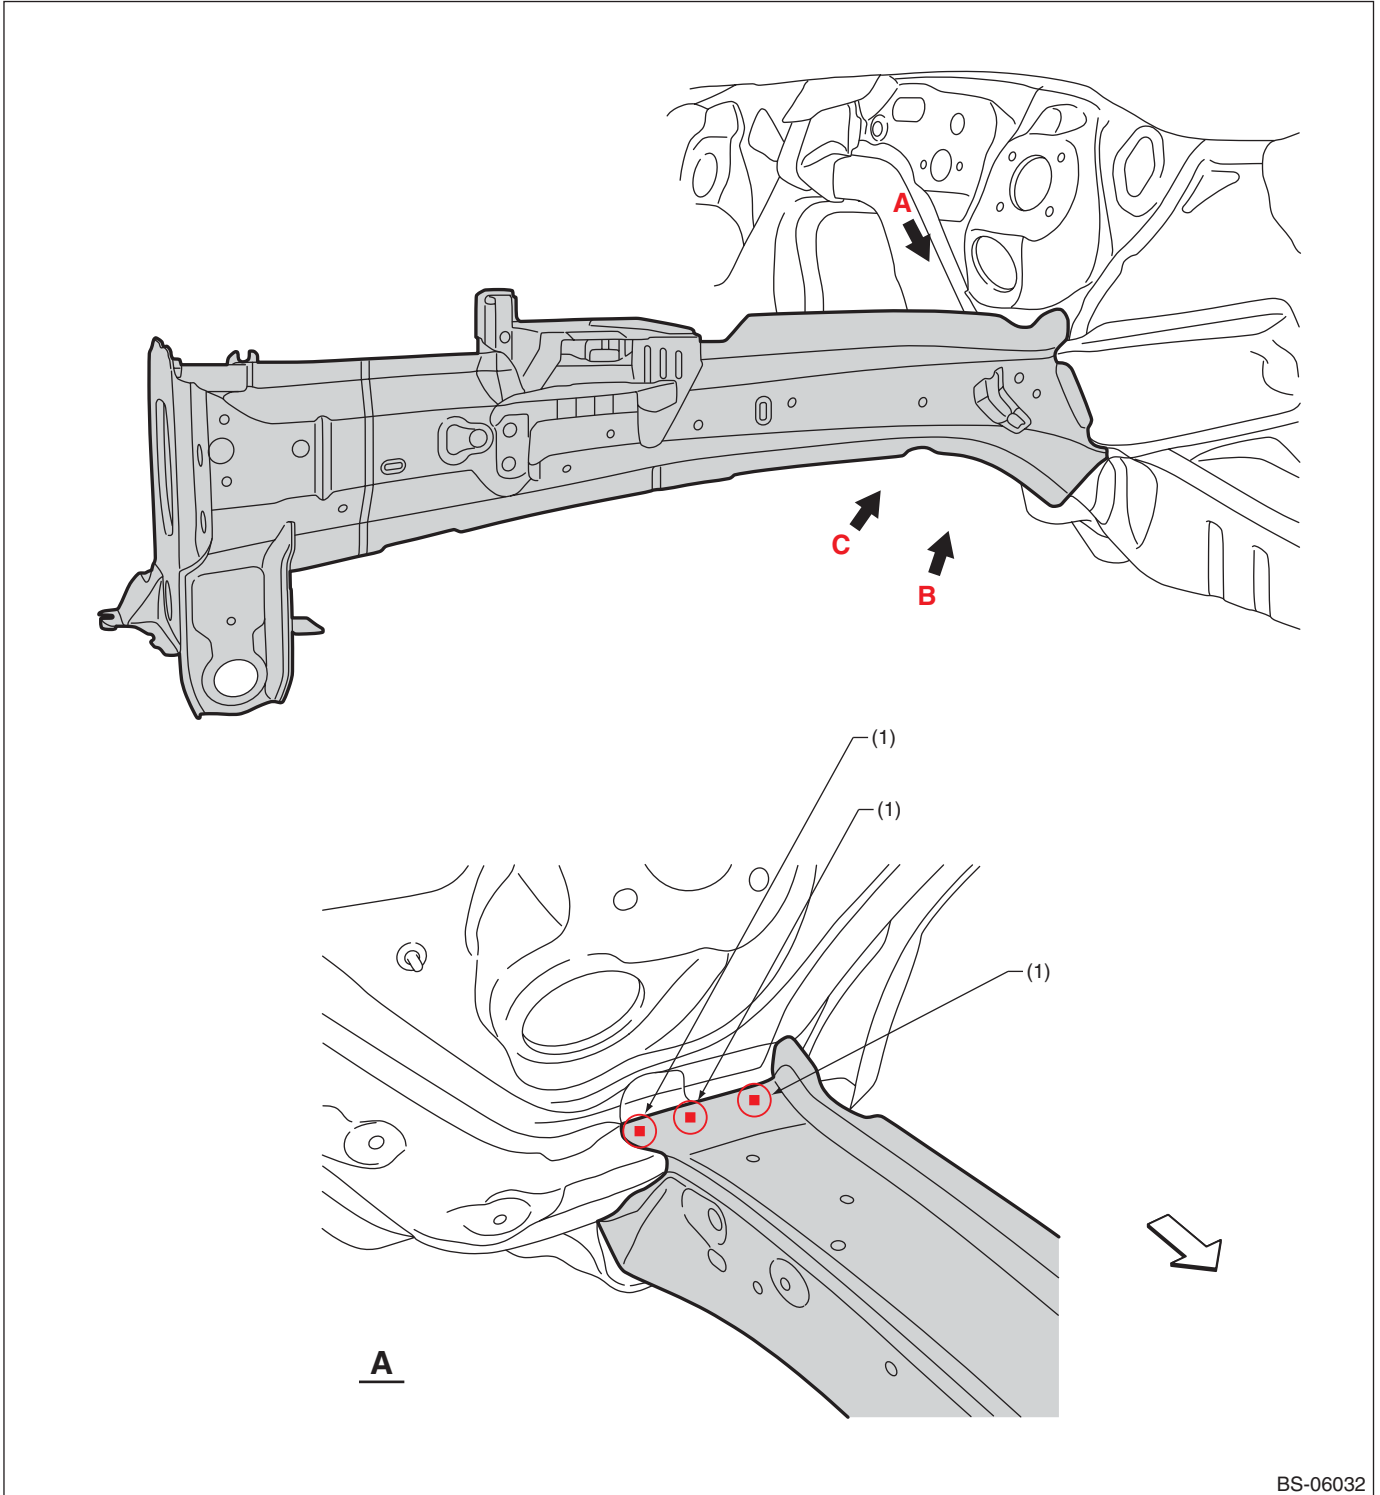

Panel Replacement

B: INSTALLATION

BS-06032

(1) 1 point (service)

Panel Replacement

• Views

BS-06033

(1) 3 points (service)

(3) 4 points (service)

(4) 2 points (service)

(2) 1 point (service)